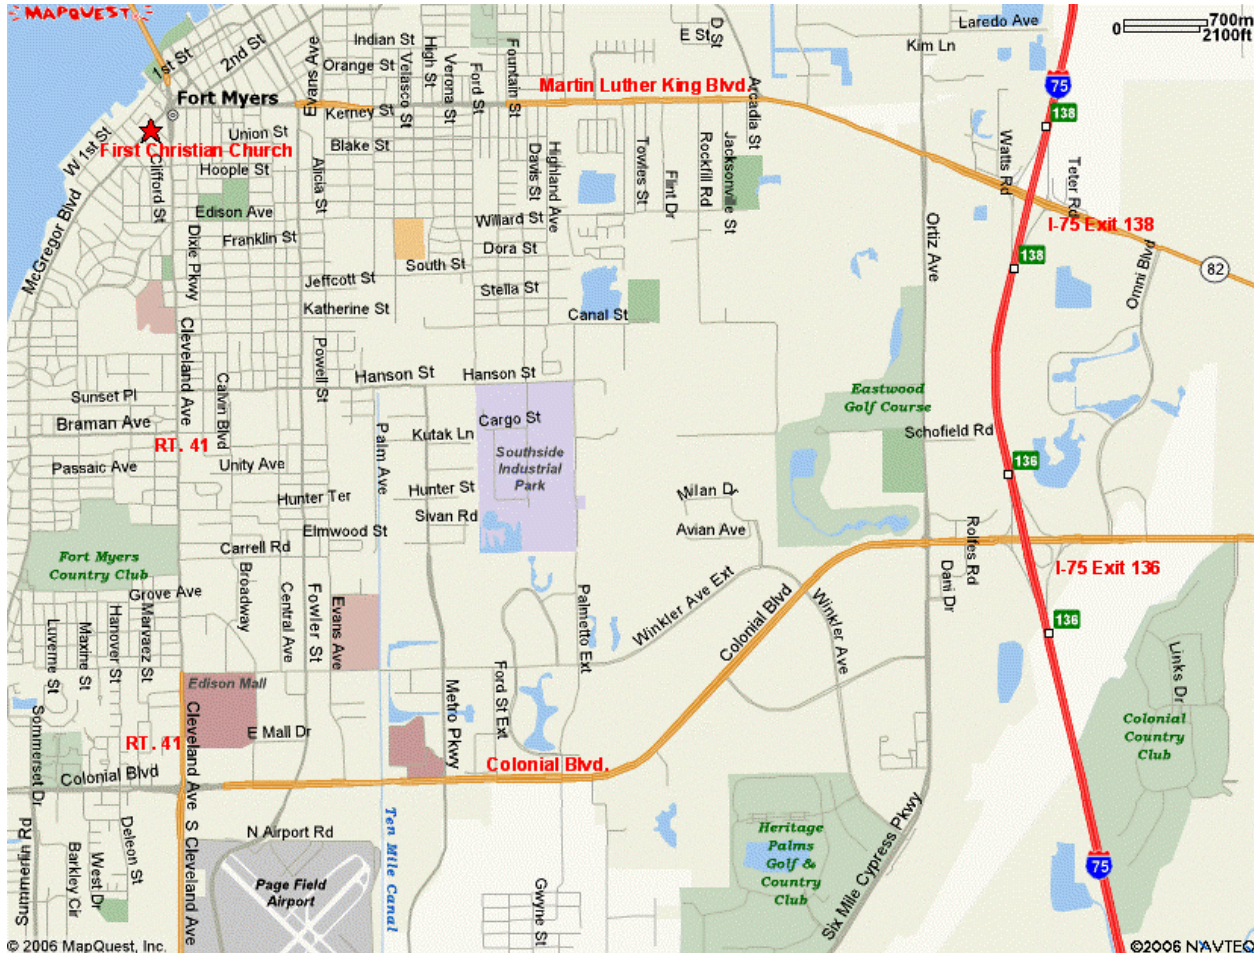

# First Christian Church

2061 McGregor Blvd.

Fort Myers, FL 33901

(red star in upper left of map)

*Saturday, March 20, 2010 2 PM (Doors Open at 1:15 PM)*

Directions from North: Exit I-75 at exit # 138 (Martin Luther King Blvd.) Continue west on Martin Luther King Blvd. MARTIN LUTHER KING BLVD / FL-82 becomes MCGREGOR BLVD / FL-867 after crossing Rt. 41 (Cleveland Ave.). First Christian Church will be on the left (cream-colored church).

Directions from South: Exit I-75 at exit # 136 (Colonial Blvd.). Follow Colonial west to Rt. 41. Turn right (north) on Rt. 41 (Cleveland Ave.). Turn left on Victoria Ave, and then take first right onto Tournament Street. At dead-end, turn right on McGregor Blvd. First Christian Church will be on the right (cream-colored church).

OR

Continue north on I-75 and exit at #138 (Martin Luther King Blvd., heading west). Continue on ML King Blvd. and cross over Rt 41. You'll automatically be on McGregor Blvd. First Christian Church will be on your left in the first block or two (cream-colored church).